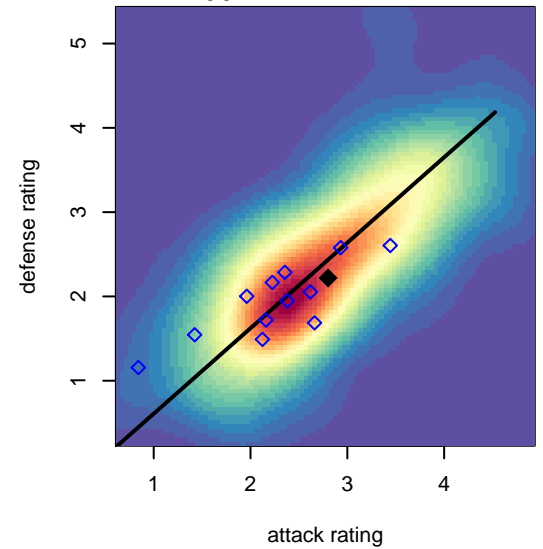

Pacific Coast SC White B98

, CAS
B98 total strength=1524
attack=16.47 defense=9.2
fall league = SCDL FI1 U16

alt names used:
Pacific Coast Soccer Club B98 White

Venues played:
2014 SCDL FI1 U16

**attack and defense variance (black dot)
relative to other teams
and top 10 in region**

**attack and defense rating
relative to others at age
and all opponents in last 13 months**

**attack and defense rating
relative to others at age
and all opponents in last 13 months**

Performance relative to 13 month average

Performance relative to 13 month average

Distribution of opponents
 Red = Lose zone, Blue = Win zone, Green = Even
 Black line separates win/lose zones

lot. A=Neither has attack advantage, B=Opponent has both attack and defense advantage, C=Opponent has both attack and defense disadvantage, D=Both have